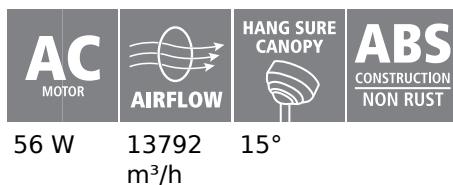

Performance

Wattage by air movement (1)	14.5
RPM (1)	110
Air Movement m³/Hr (1)	5632
Wattage by air movement (2)	32.7
RPM (2)	170
Air Movement m³/Hr (2)	9648
Wattage by air movement (3)	59.5
RPM (3)	230
Air Movement m³/Hr (3)	13792