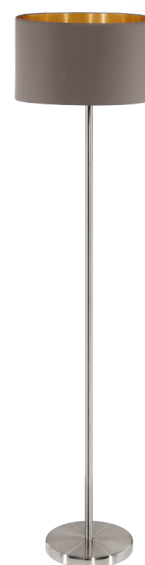

95172 MASERLO

General Information

Material number	95172
Type	floor luminaire
Product segment	Indoor
Theme	fabric-conzept

Dimensions

Article Height (in mm)	1510
Article Diameter (in mm)	380
Net Weight	5.381 Kilogram
Base Diameter (in mm)	250

Material & Colour

Enclosure Material	steel
Enclosure Colour	satin nickel
Glass/Shade Material	fabric
Glass/Shade Colour	cappuccino, gold

Functionality

Switch Type	foot-switch
Battery	No

Technical Information

Protection Degree	IP20
Protection Class	2
Mains Voltage	220-240V,50/60Hz
Operation Voltage	220-240V,50/60Hz
Dimmable	No

Technical changes reserved