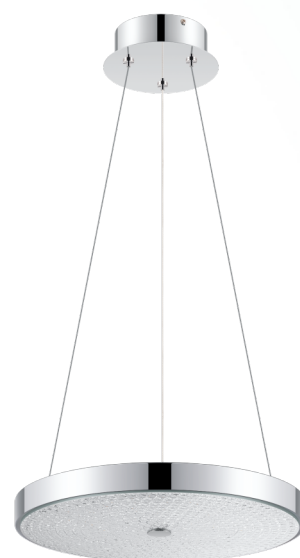

## 203451A AREZZO 3

### General Information

Material number	203451A
Type	pendant light
Product segment	Indoor
Theme	sonstige / nicht zuordenbar

### Dimensions

Article Height (in inch)	75.98
Article Diameter (in inch)	14.96
Net Weight	3.75 Kilogram
Canopy Height (in inch)	1.97
Canopy Diameter (in inch)	5.12

### Material & Colour

Enclosure Material	steel
Enclosure Colour	chrome
Cable Colour	ZZKABFA_TR
Glass/Shade Material	glass with crystals
Glass/Shade Color	clear