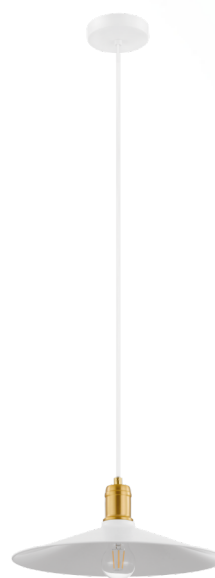

204024A BRIDPORT-P

General Information

Material number	204024A
Type	pendant light
Product segment	Indoor
Theme	sonstige / nicht zuordenbar

Dimensions

Article Height (in inch)	75.20
Article Diameter (in inch)	13.78
Net Weight	0.95 Kilogram
Base Diameter (in inch)	4.53
Canopy Height (in inch)	0.98
Canopy Diameter (in inch)	4.53

Material & Colour

Enclosure Material	steel
Enclosure Colour	white, gold
Cable Colour	ZZKABFA_WS

Functionality

Switch Type	without switch
Battery	No

Technical Information

Mains Voltage	120V,60Hz (A)
Operation Voltage	120V

Technical changes reserved