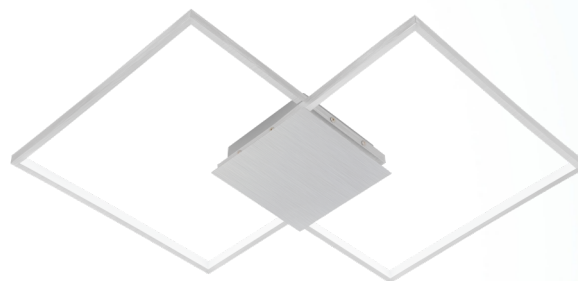

204048A MILLANIUS

General Information

Material number	204048A
Type	wall / ceiling light
Product segment	Indoor
Theme	sonstige / nicht zuordenbar

Dimensions

Article Height (in inch)	1.97
Article Width (in inch)	19.69
Article Length (in inch)	29.92
Net Weight	1.033 Kilogram

Material & Colour

Enclosure Material	aluminium, steel
Enclosure Colour	brushed aluminium

Functionality

Switch Type	without switch
Function	LED not replaceable
Battery	No

Technical Information

Mains Voltage	120V,60Hz (A)
Operation Voltage	35V
Dimmable	Yes
Certificate	ETL