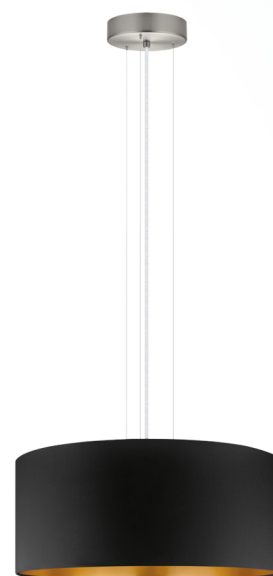

31605A MASERLO

General Information

Material number	31605A
Type	pendant light
Product segment	Indoor
Theme	fabric-conzept

Dimensions

Article Height (in inch)	72.05
Article Diameter (in inch)	20.87
Net Weight	3.36 Kilogram
Canopy Height (in inch)	5.91
Canopy Diameter (in inch)	1.42

Material & Colour

Enclosure Material	steel
Enclosure Colour	satin nickel
Glass/Shade Material	fabric
Glass/Shade Colour	black, gold

Functionality

Switch Type	without switch
Battery	No

Technical Information

Mains Voltage	120V,60Hz (A)
Operation Voltage	120V
Certificate	ETL/CE

Technical changes reserved