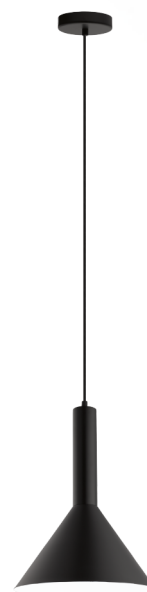

62998A CANALELLO

General Information

Material number	62998A
Type	pendant light
Product segment	Indoor
Theme	sonstige / nicht zuordenbar

Dimensions

Article Height (in inch)	89.57
Article Diameter (in inch)	11.81
Net Weight	2 Kilogram
Canopy Height (in inch)	0.98
Canopy Diameter (in inch)	4.53

Material & Colour

Enclosure Material	steel
Enclosure Colour	black
Cable Colour	ZZKABFA_SW

Functionality

Switch Type	without switch
Battery	No

Technical Information

Mains Voltage	120V,60Hz (A)
Operation Voltage	120V
Certificate	ETL/CE