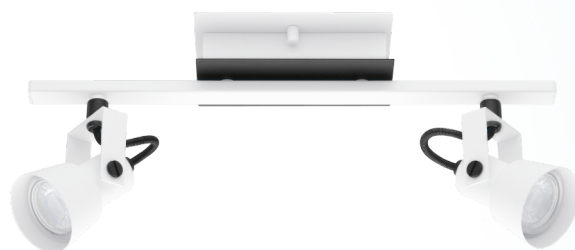

97372A TRILLO

General Information

Material number	97372A
Type	track light
Product segment	Indoor
Theme	sonstige / nicht zuordenbar

Dimensions

Article Width (in inch)	4.33
Article Length (in inch)	15.35
Net Weight	1.36 Kilogram

Material & Colour

Enclosure Material	steel
Enclosure Colour	white, black

Functionality

Switch Type	without switch
Battery	No

Illuminant 1

Socket Type (1)	GU10
Illuminant Type (1)	GU10-LED
Illuminant incl. (1)	INCLUSIVE
max. Wattage (1)	2X5W

Technical changes reserved